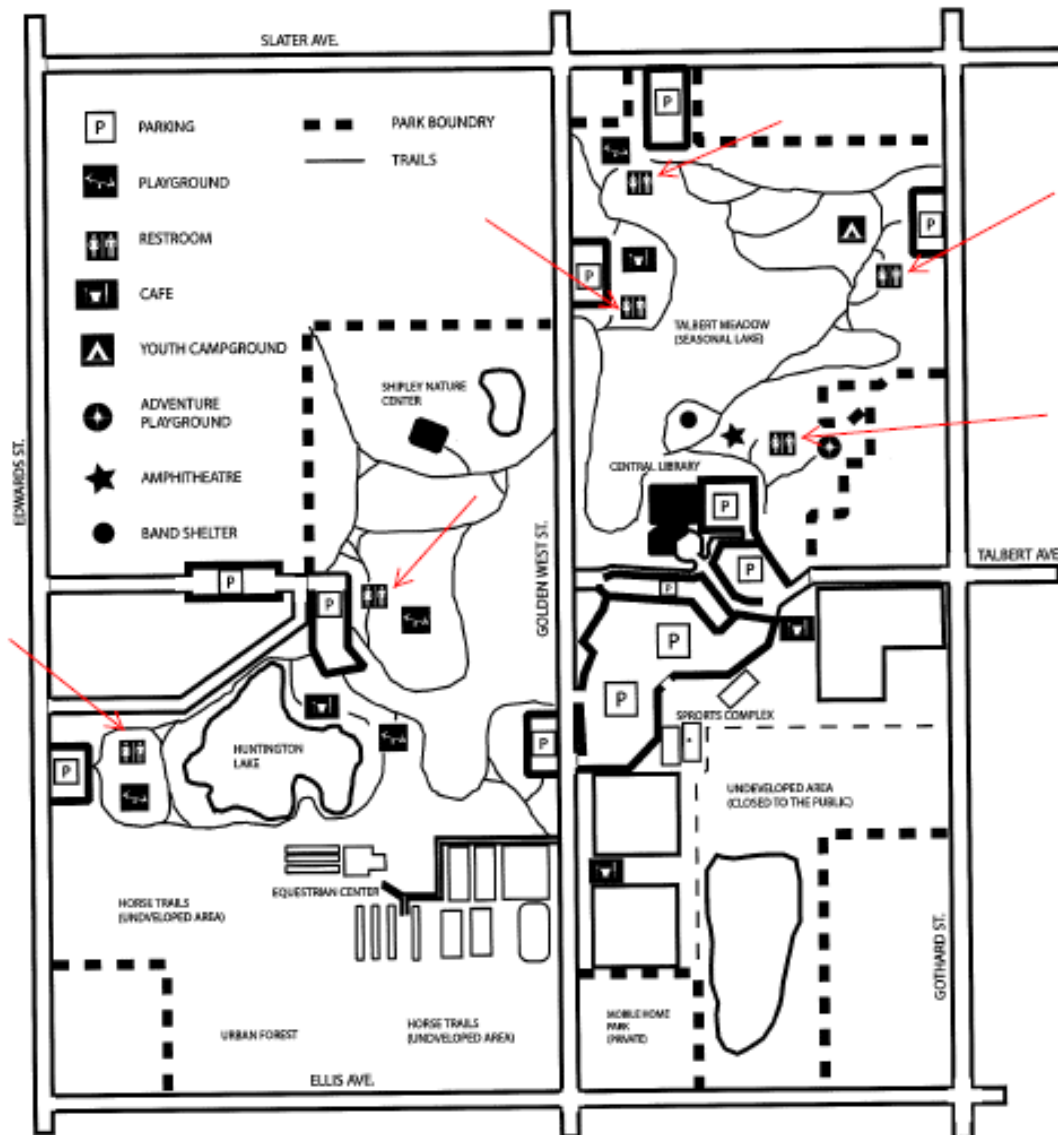

City of Huntington Beach
Community & Library Services Department
2000 Main Street, Huntington Beach, CA 92648-2702
(714) 536-5486

BELOW ARE THE CITY PARKS WITH RESTROOMS:

Huntington Central Park restroom locations, [see map below](#)

Edison Park – [21377 Magnolia St.](#)

Murdy Park – [7000 Norma Dr.](#)

Linear Park – [17084 North Pacific Ave.](#)

Marina Park – [5562 Cross Dr.](#)

Seabridge Park – [16242 Countess Dr.](#)

Trinidad Park – [3601 Sagamore Dr.](#)

Worthy Park – [1831 17th St.](#)