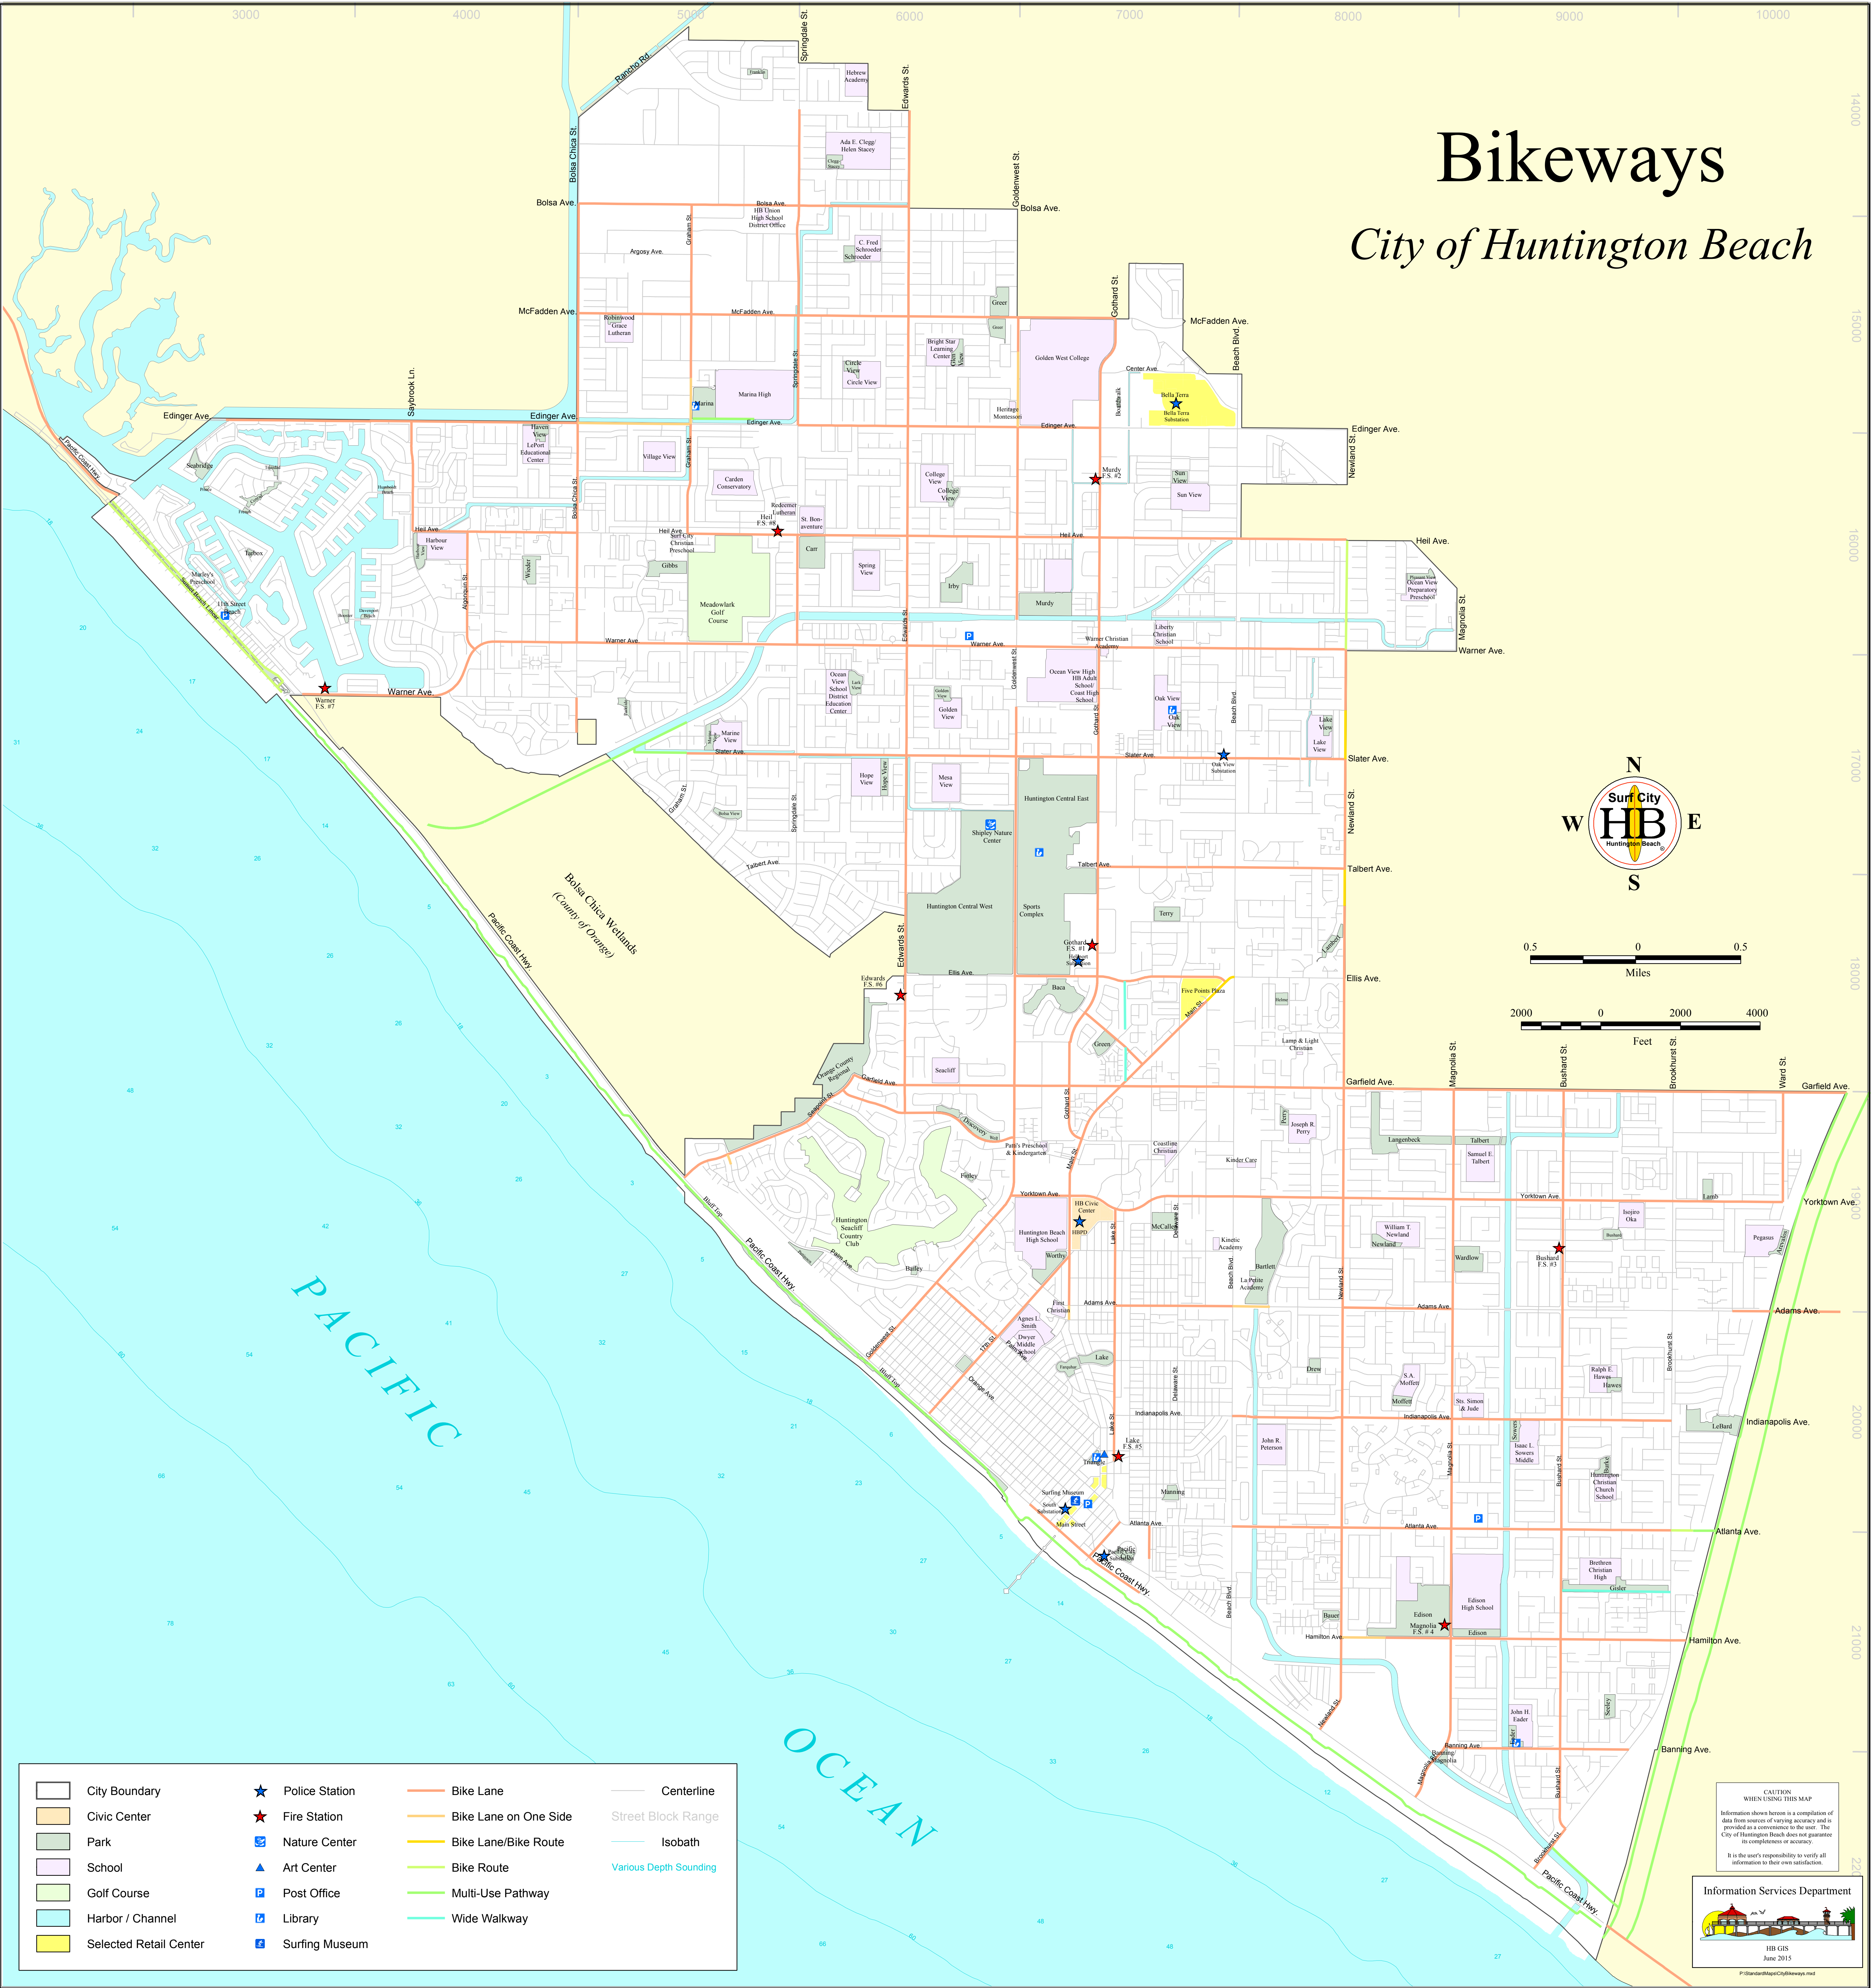

Bikeways

City of Huntington Beach

City Boundary	Police Station	Bike Lane	Centerline
Civic Center	Fire Station	Bike Lane on One Side	Street Block Range
Park	Nature Center	Bike Lane/Bike Route	Isobath
School	Art Center	Bike Route	Various Depth Sounding
Golf Course	Post Office	Multi-Use Pathway	
Harbor / Channel	Library	Wide Walkway	
Selected Retail Center	Surfing Museum